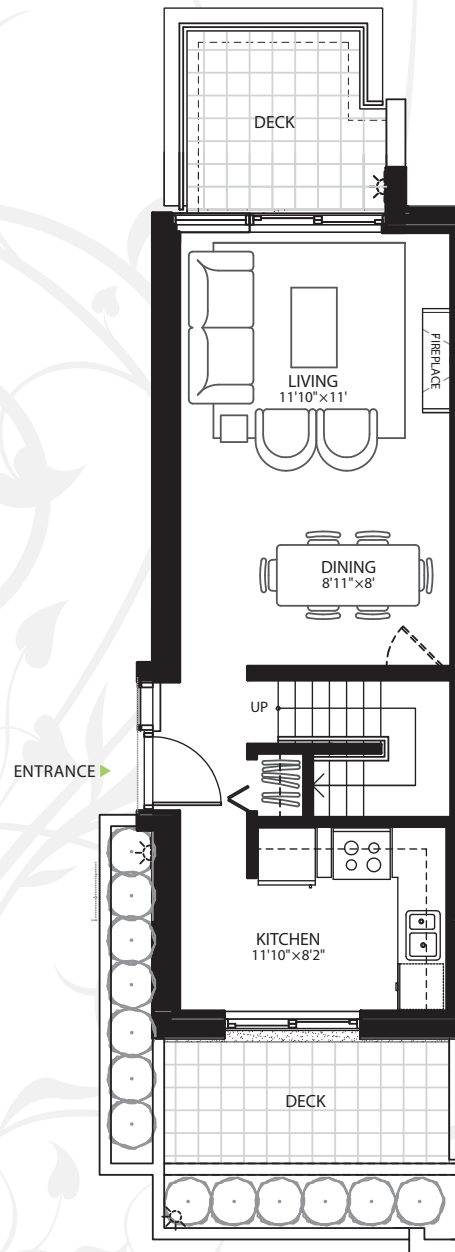

# GARDEN HOME

## Unit BE: #316

1 BEDROOM + WORK  
945 SF (Interior Space)  
439 SF (Exterior Space)

# RISEHILL

Actual floor plans, illustration, sizes and dimensions are approximate and may vary slightly.