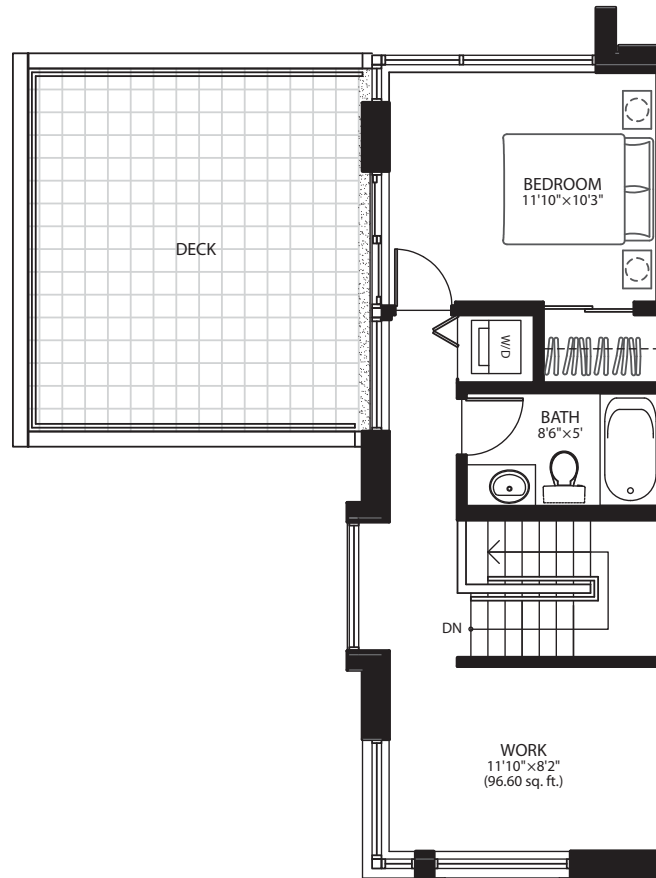

# GARDEN HOME

## Unit BE: #316

1 BEDROOM + WORK  
945 SF (Interior Space)  
439 SF (Exterior Space)

# RISEHILL

Actual floor plans, illustration, sizes and dimensions are approximate and may vary slightly.